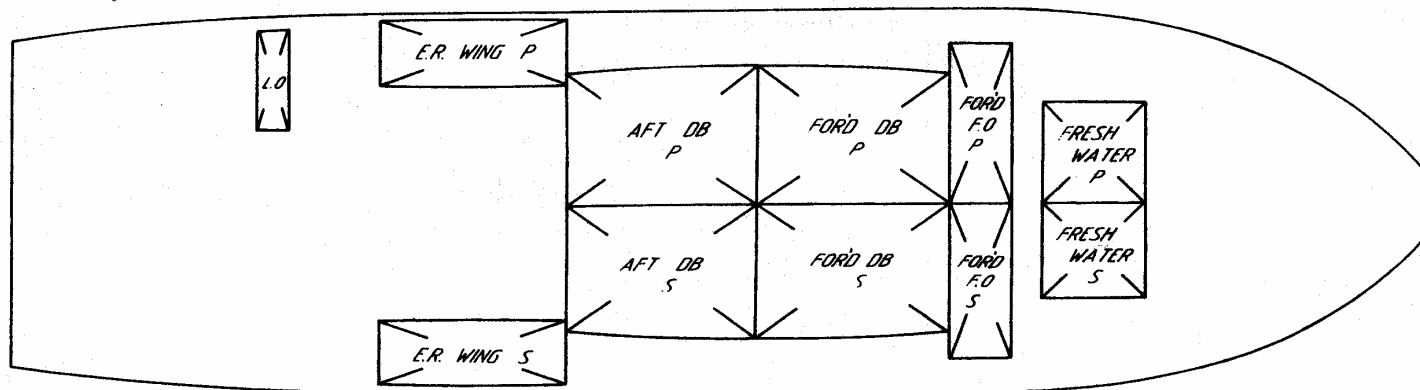

K LOCATION

M.V. "TWSUCH"

TANK LOCATION

SCALE - 1 : 100

(Information supplied courtesy Marine Safety, WA Department for Planning and Infrastructure. Extracts by Ranger Hope © 2008).