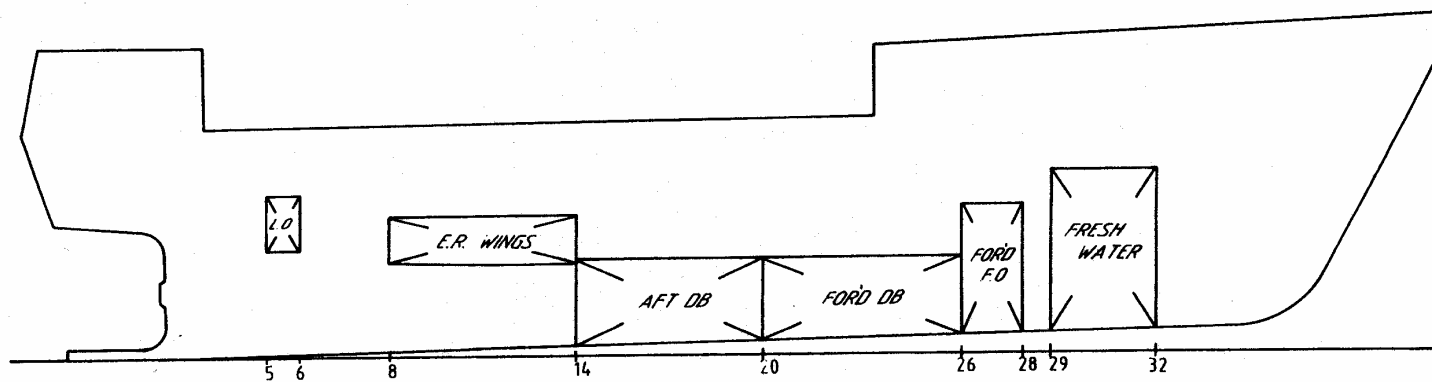

K LOCATION

M.V. "TWSUCH"

TANK LOCATION

SCALE - 1 : 100

(Information supplied courtesy Marine Safety, WA Department for Planning and Infrastructure. Extracts by Ranger Hope © 2008).